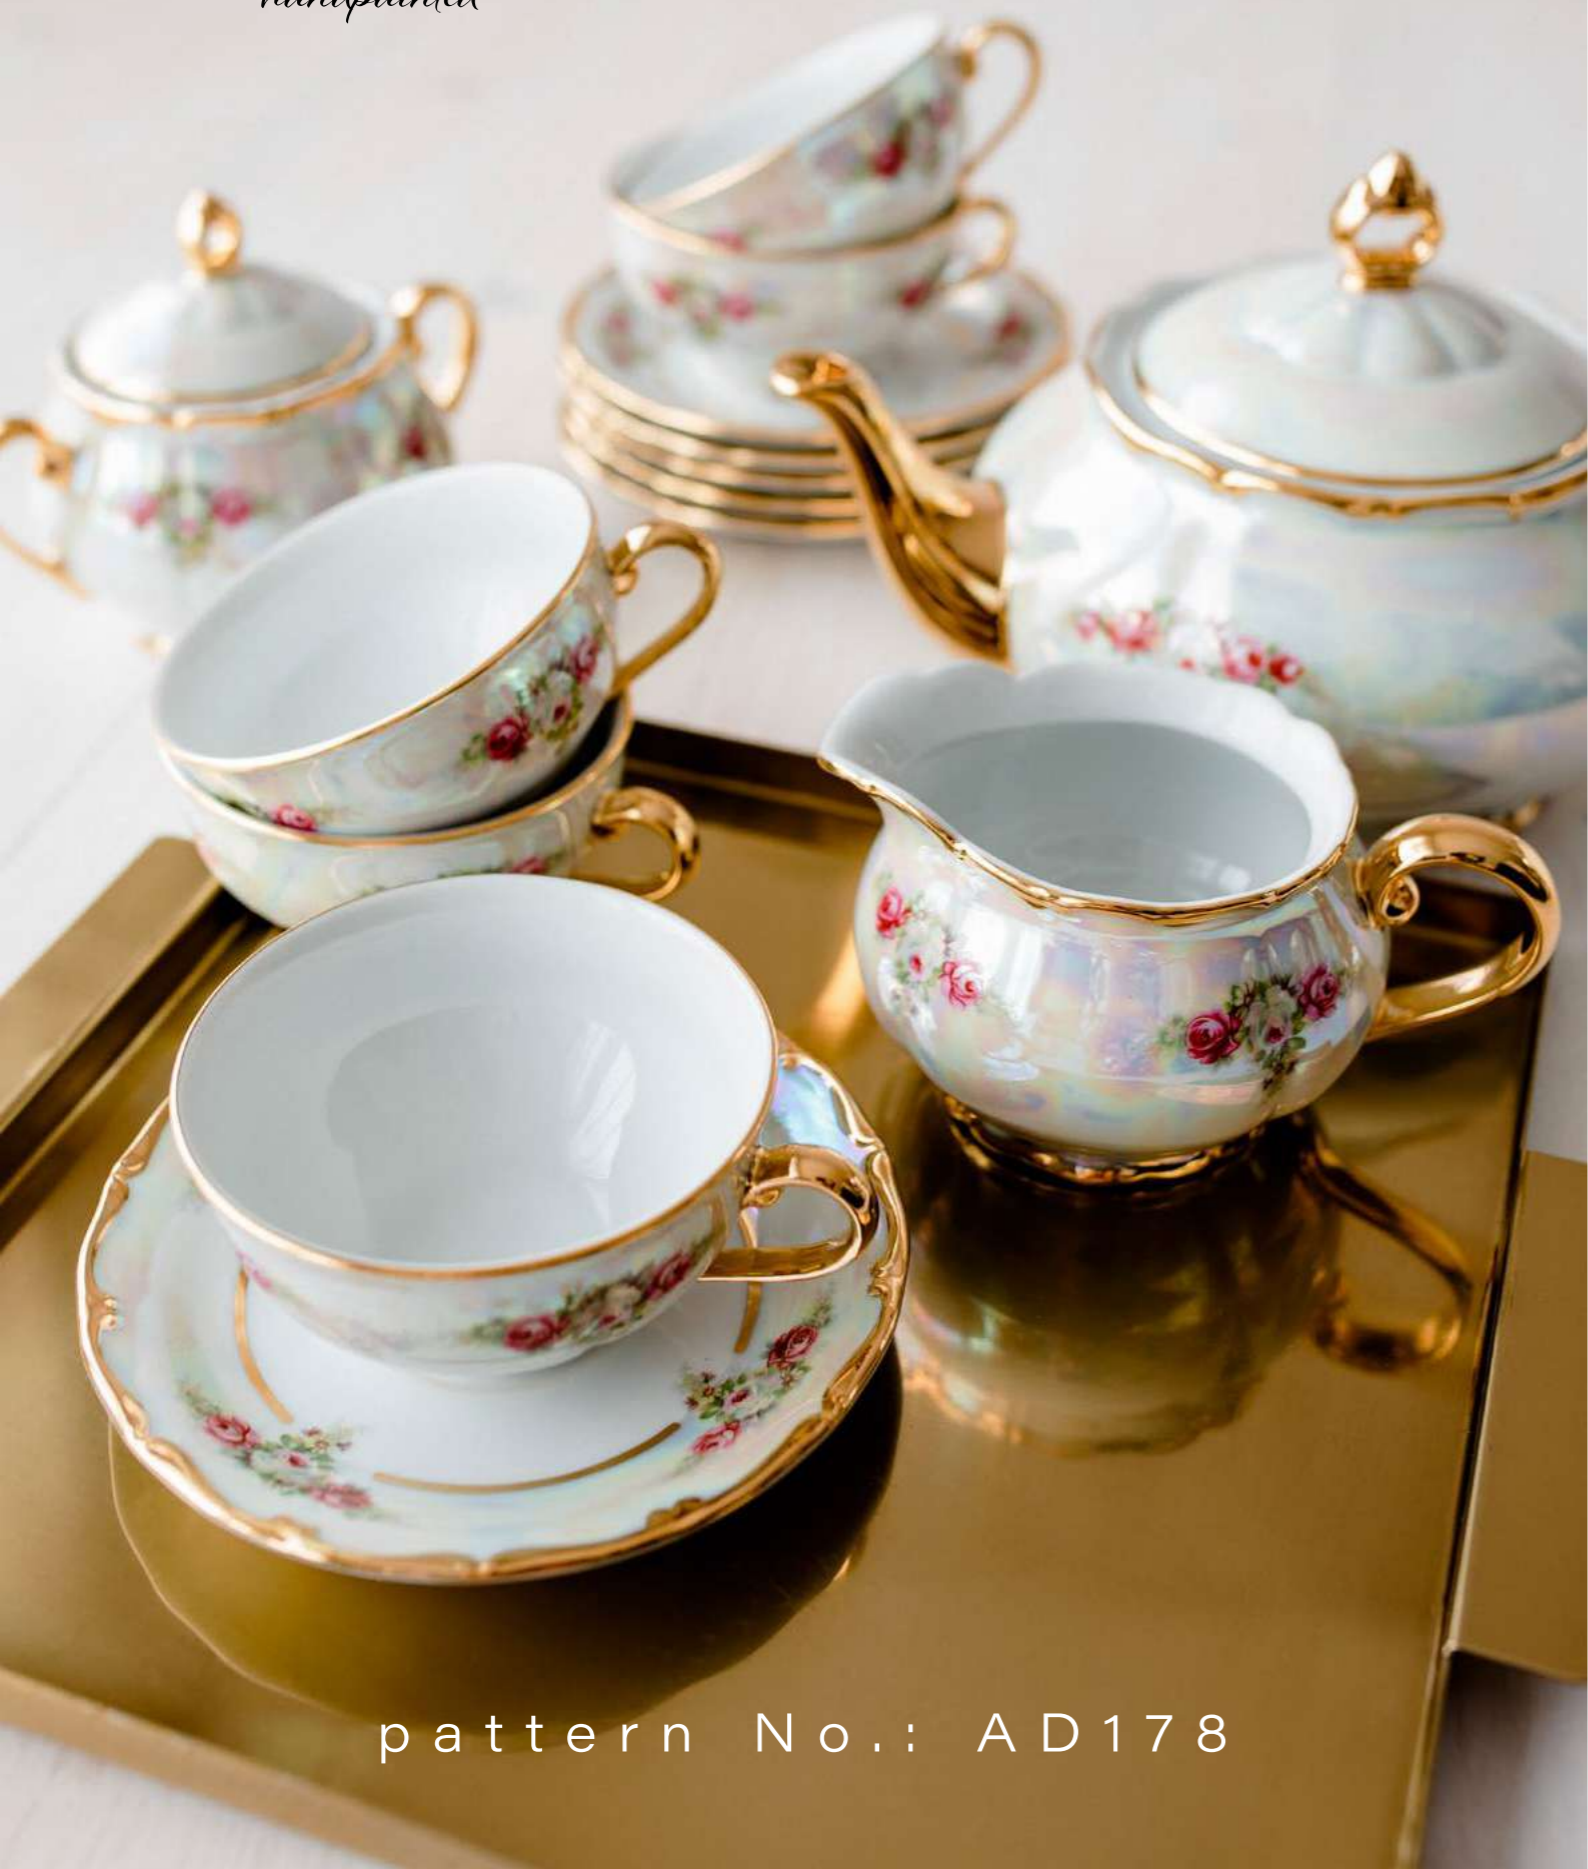

# Verona

*Handpainted*

GARDEN IVORY

X9120

inglazed

*Verona*  
inglazed  
*handpainted*

GARDEN IVORY  
X9120  
inglazed

*Handpainted*

# Verona

GOLD  
&  
PLATINUM

*Verona*  
gold & ivory  
*handpainted*

pattern No.:AD140

*Verona*  
gold  
*handpainted*

pattern No.:SD007

*Verona*  
gold  
handpainted

pattern No.: SD396

*Verona*  
gold  
handpainted

pattern No.: AD078

*Verona*  
gold  
handpainted

pattern No.: AD178

*Verona*  
gold  
handpainted

pattern No.: AD247